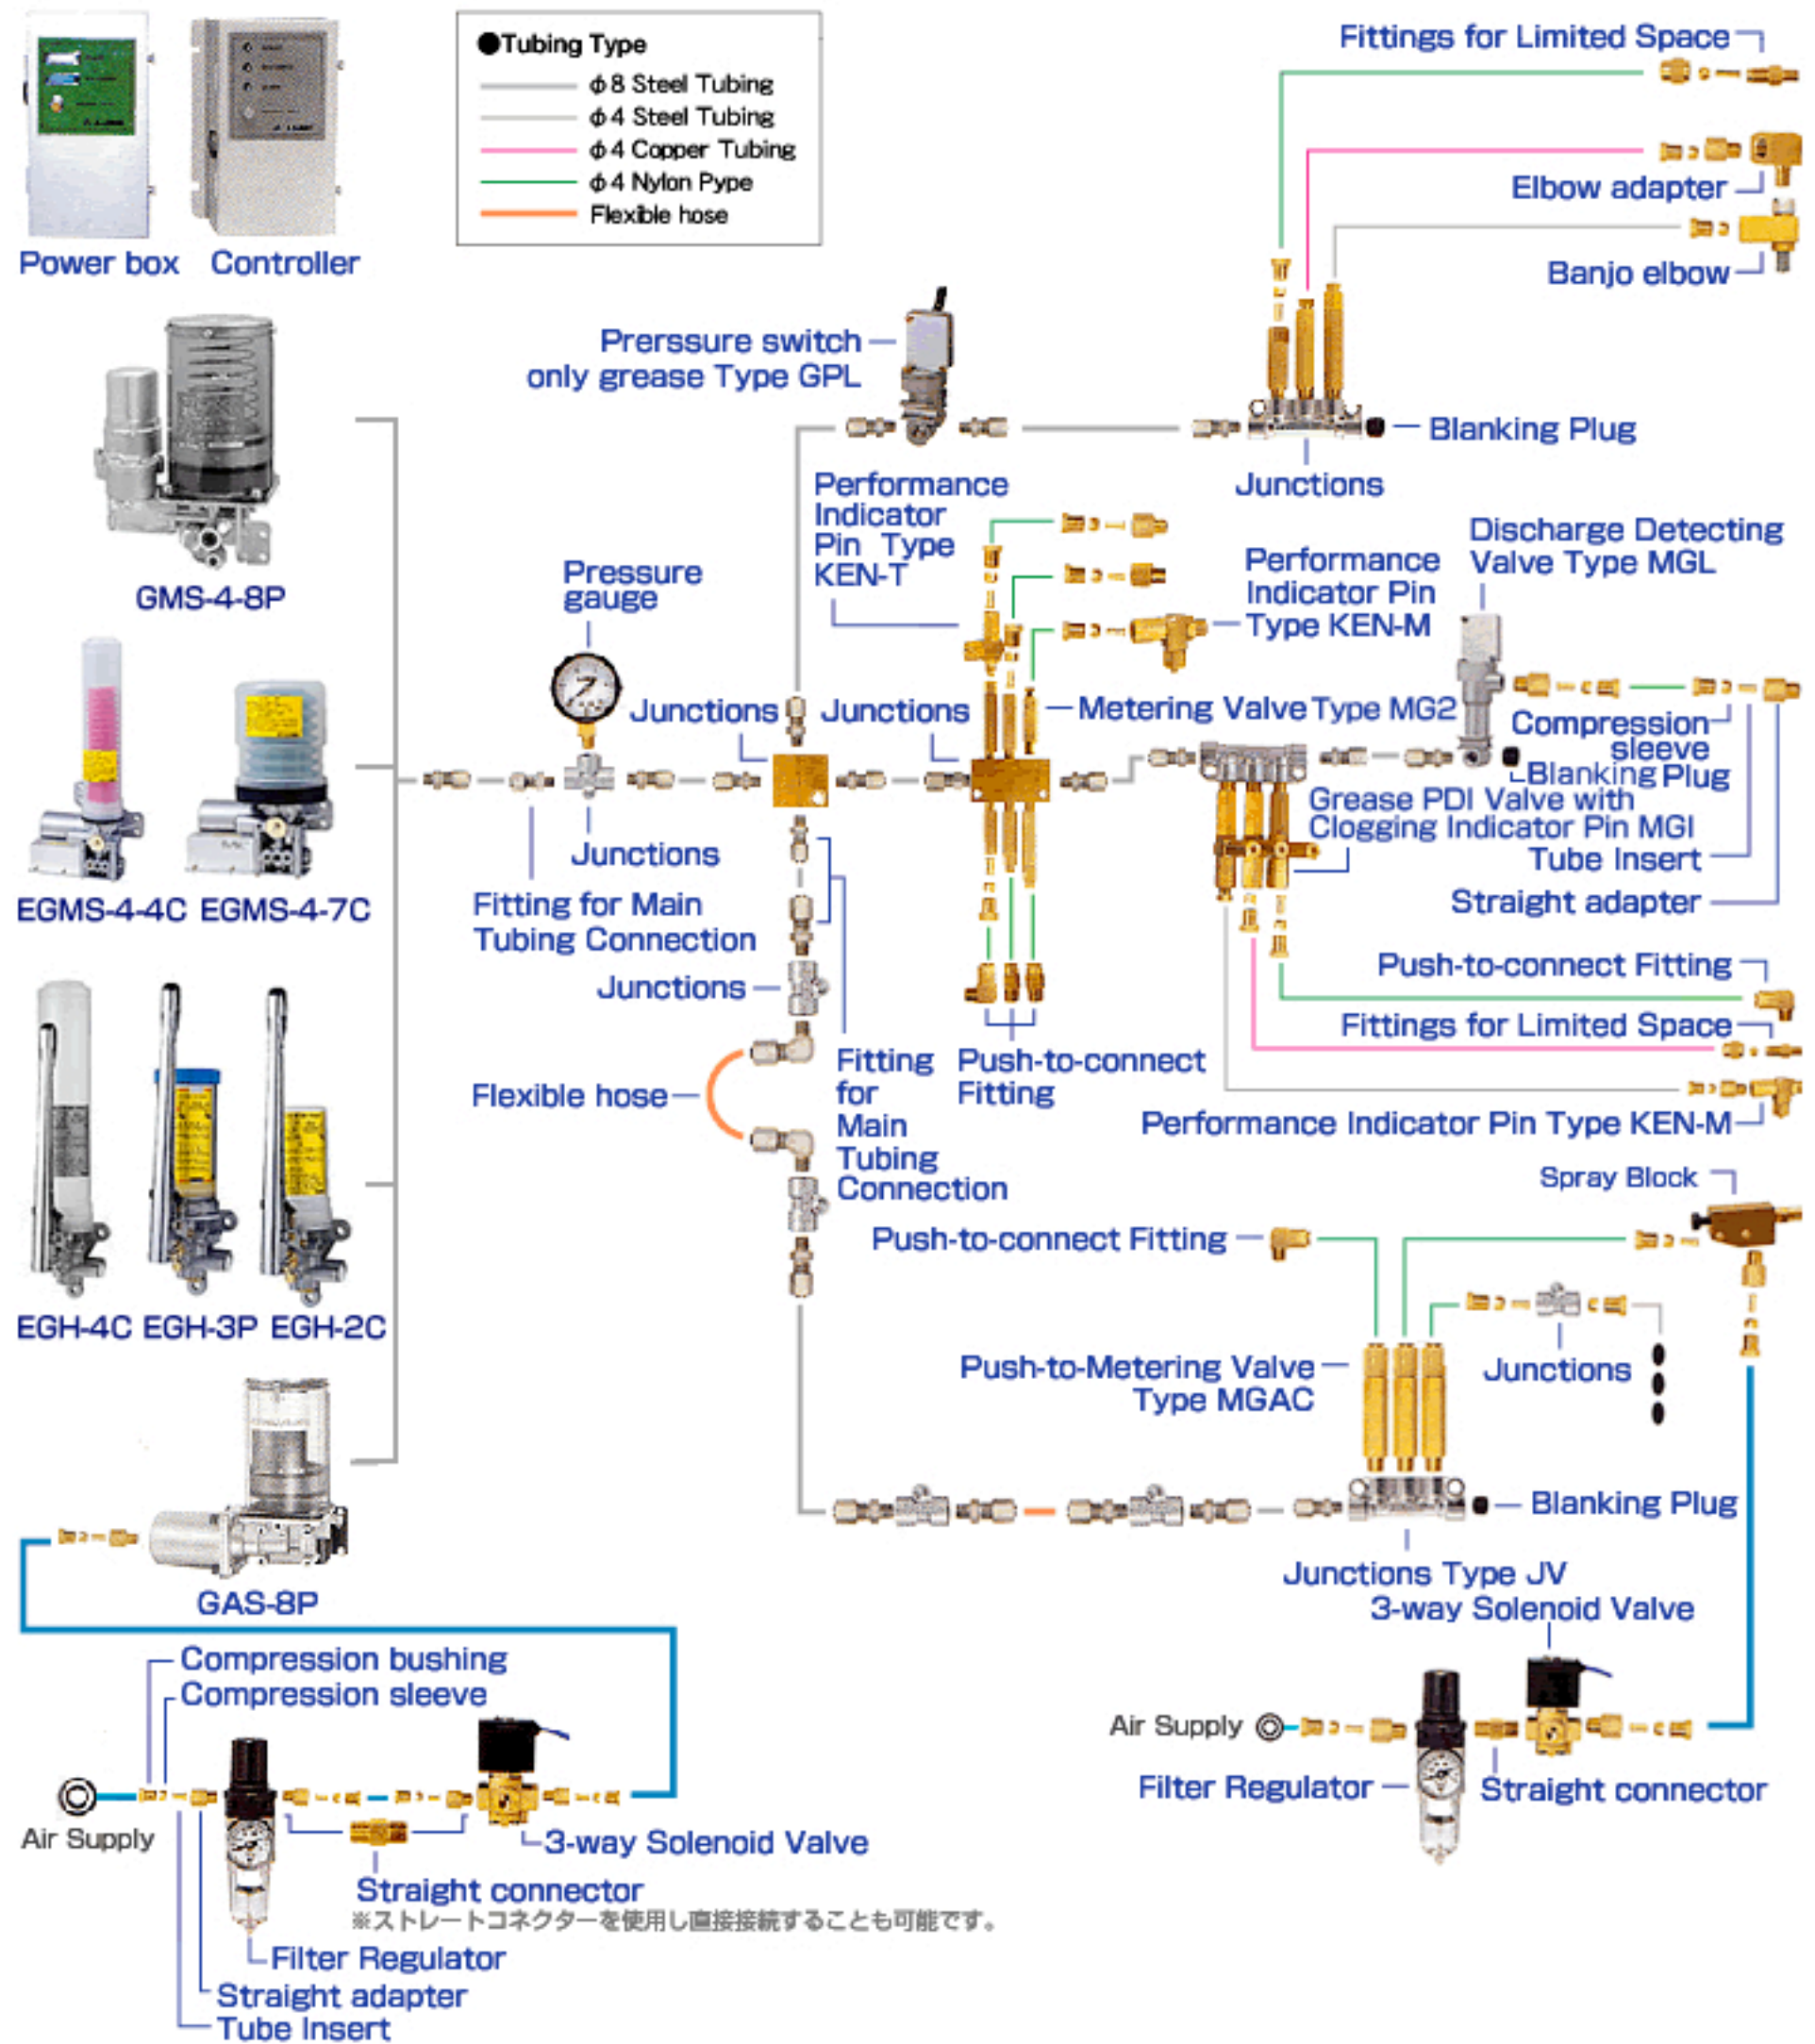

# Positive Displacement Injector (PDI) System for Small - Medium Size Machines

**●Related product**

Pneumatic Pump for Pail

Extra-high pressure Hand pump

Lubpac

Cartridge Luber series

Sima-Lube

Grease Vacuum Cleaner

Iron Particle Density Meter

Lubrication Diaganosis